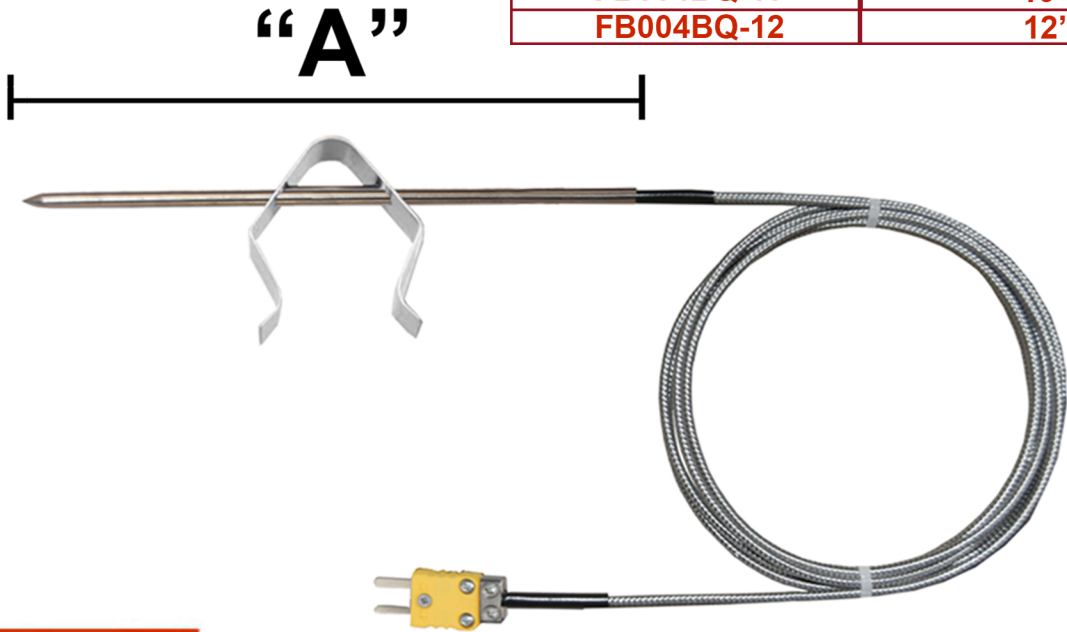

MODEL - FB004BQ

BLAZE BBQ GRILL PROBE / with GRILL CLIP

PART NUMBER	"A" DIMENSION
FB004BQ-4	4"
FB004BQ-5	5"
FB004BQ-6	6"
FB004BQ-8	8"
FB004BQ-10	10"
FB004BQ-12	12"

SPECIFICATIONS

Specification/ Model	FB004BQ
Sensor Type	Type K (Chromel / Alumel)
Temp. Range	32°F ~ 600°F
Sensor O.D.	.156" (5/32") Diameter
Junction Type	Grounded
Bend	Straight
"A" Dimension	4", 5", 6", 8", 10" or 12"
Wire	Kapton (with SST Overbraid)
Wire Length	6 feet
Hardware	Grill Clip
Terminal	Mini-Plug